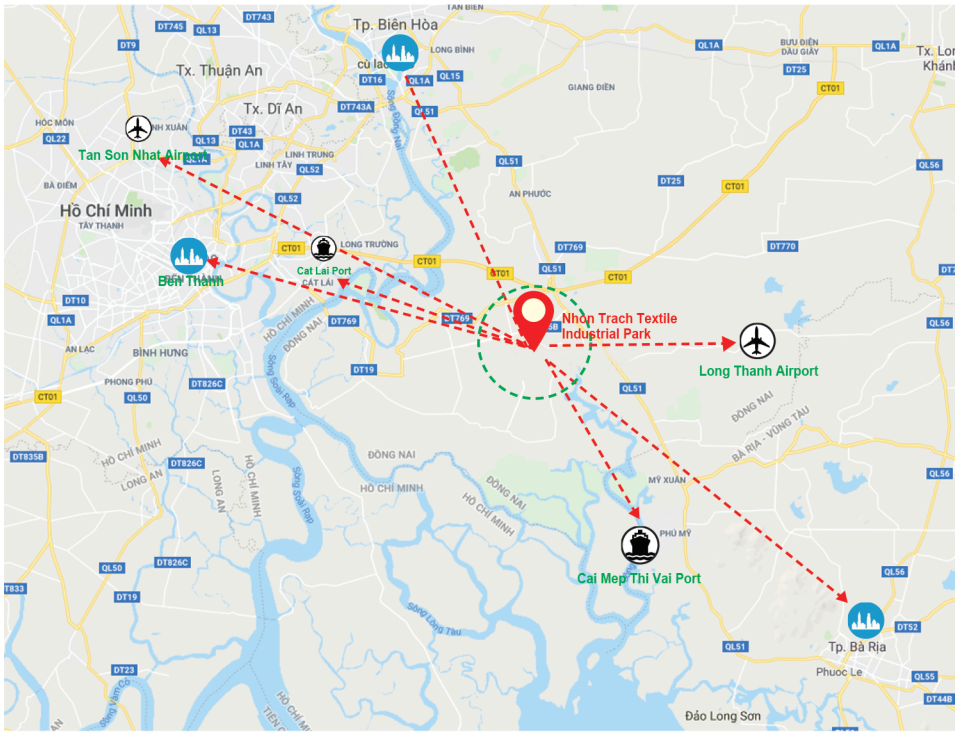

## Nhon Trach Textile Industrial Park

Nhon Trach Textile Industrial Park is situated in the Southern Economic Zone. The Park's completed technical and traffic infrastructure and its strategic location with close proximity to seaports, airports, hi-tech parks, and city centers helps manufacturers to save transportation time and costs.

## Area Connections

-  **To center of Ho Chi Minh City**  
42km (60 minutes by car)
-  **To High-Tech Industrial Park HCMC**  
30km (45 minutes by car)
-  **To Bien Hoa City Center**  
40km (50 minutes by car)
-  **To Cai Mep Thi Vai Port**  
37km (55 minutes by car)
-  **To Cat Lai Port**  
35km (50 minutes by car)
-  **To Tan Son Nhat Airport**  
47km (65 minutes by car)
-  **To Long Thanh Airport**  
10km (18 minutes by car)