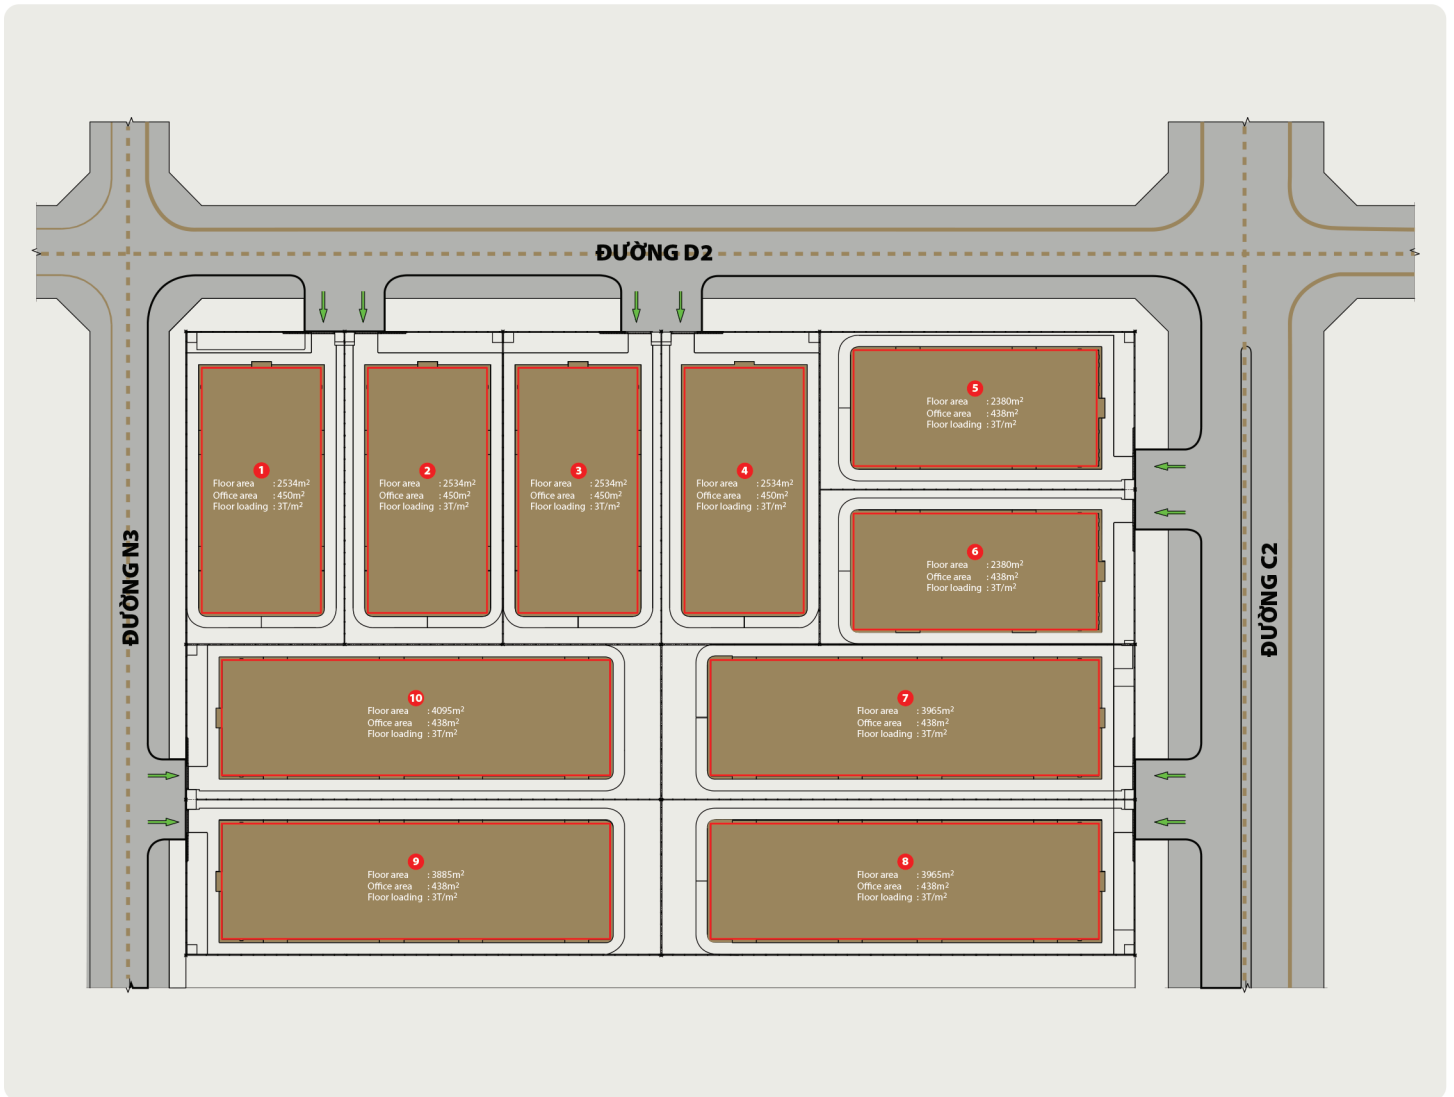

Available now!

For more information, please contact
Tel.: (+84) 896 896 899   Email: KTGindustrial@ktg.com.vn